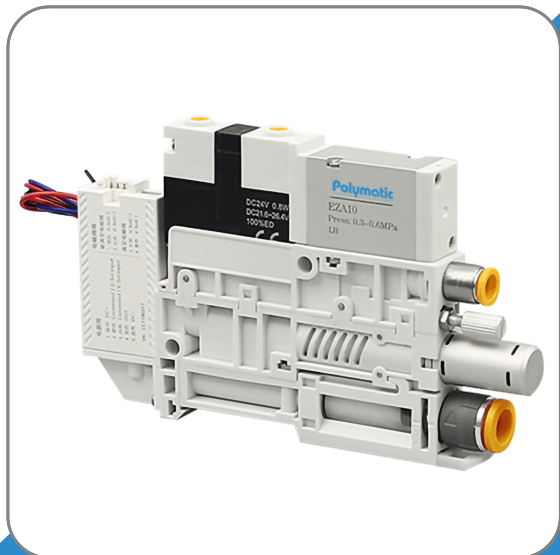

PREMIUM PRODUCTS