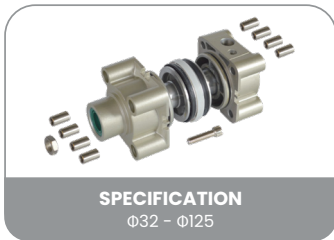

CYLINDER KIT

TGD CYLINDER KITS ISO 6431 & VDMA24562